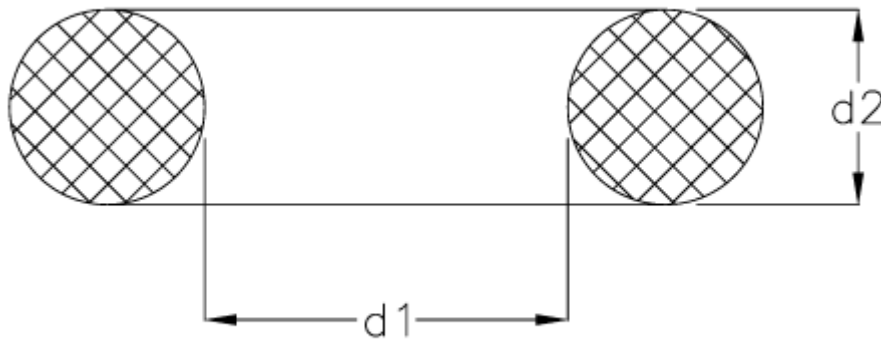

# Data Sheet

Article number: 159003000150000

Description: KLEE O-ring 3x1,5 NBR70 black

## Measures

---

$d1 = 3.00$

$d2 = 1.50$

Size = 3 x 1,5